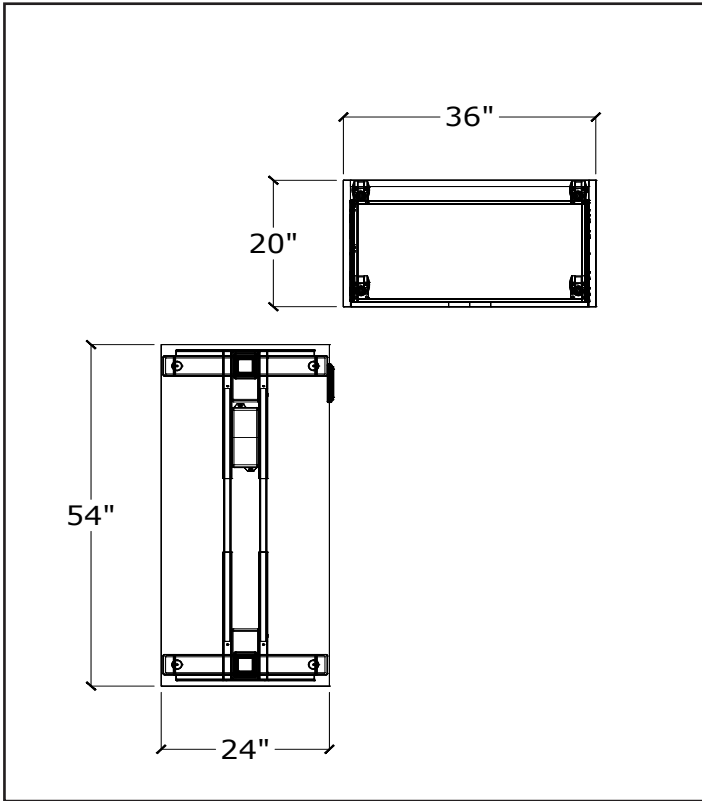

CORPORATE

HOME

EXECUTIVE

CUSTOM

HA #001

ITEM	QTY	Code	DESCRIPTION	LIST	EXT LIST
A	1	IHA7230TD/2	HEIGHT ADJUSTABLE DESK - 72"W X 30"D X 22.8-48.8"H	\$1,650	\$1,650
B	1	AP7212	ACRYLIC PANEL - 72"W X 12"H	\$685	\$685
C	1	UN6024ER/FFF/LH/MP16	RETURN - 60"W X 24"D X 29"H	\$1,144	\$1,144
D	1	IBBFM/21	MOBILE PED - 16"W X 21"D X 28"H	\$764	\$764
				TOTAL	\$4,243

HA #002

ITEM	QTY	Code	DESCRIPTION	LIST	EXT LIST
A	1	SIHA5424TD/2	HEIGHT ADJUSTABLE DESK - 54"W X 24"D X 22.8-48.8"H	\$1,605	\$1,605
B	1	HA#001	CUSTOM MOBILE STORAGE - 36"W X 20"D X 29"H	\$1,174	\$1,174
				TOTAL	\$2,779

HA #003

ITEM	QTY	Code	DESCRIPTION	LIST	EXT LIST
A	1	HA#002	CUSTOM DESK SHELL - 72"W X 30"D X 29"H	\$1,085	\$1,085
B	1	IHA7230TD/2	HEIGHT ADJUSTABLE DESK - 72"W X 30"D X 22.8-48.8"H	\$1,650	\$1,650
C	1	UN7224TD/FMP	CREDENZA - 72"W X 24"D X 29"H	\$1,063	\$1,063
D	1	SIBBFF/19	NO TOP PED - 16"W X 19"D X 28"H	\$755	\$755
E	1	UN2448CWCH/GC	BRIDGE - 48"W X 24"D X 29"H	\$536	\$536
F	1	AP72/18	ACRYLIC PANEL - 72"W X 18"H	\$770	\$770
G	1	SIFFF/19	NO TOP PED - 16"W X 19"D X 28"H	\$755	\$755
				TOTAL	\$6,614