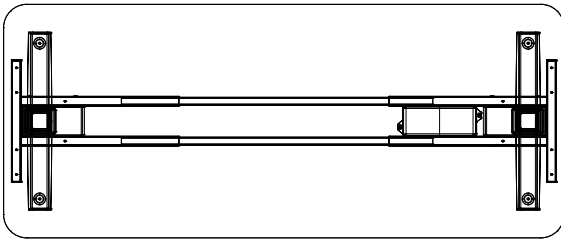

CUSTOM TOP SHAPES

ROUNDED CORNERS