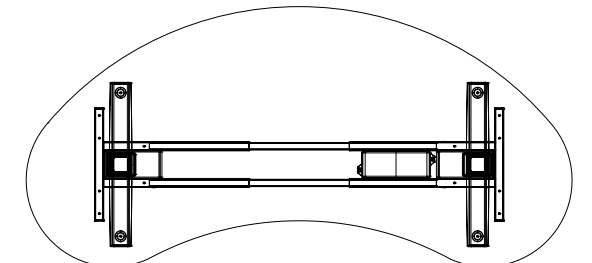

CUSTOM TOP SHAPES

ROUNDED CORNERS

OVAL

D TOP

WING

OCTAGON

JELLY BEAN

Looking for something a little more personalized? Custom height adjustable top shapes may be just what you are looking for! Our Unique ability to create custom furniture allows you to design custom shaped tops that are guaranteed to satisfy those looking something a little more unconventional.

HEIGHT ADJUSTABLE PRICING

24" Deep

	<u>1" LIST</u>	<u>1.5" LIST</u>
IHA4824TD/2	\$1595	\$1795
IHA6024TD/2	\$1605	\$1805
IHA6624TD/2	\$1625	\$1825
IHA7224TD/2	\$1635	\$1835
IHA7824TD/2	\$1650	\$1850

30" Deep