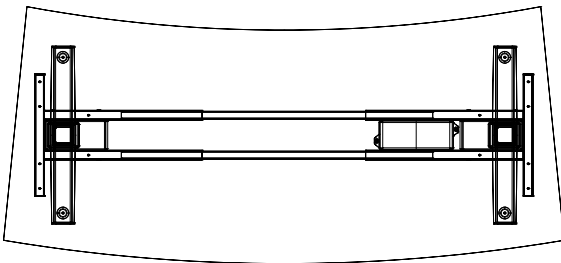

CUSTOM TOP SHAPES

ROUNDED CORNERS

OVAL

D TOP

WING

OCTAGON

JELLY BEAN

Looking for something a little more personalized? Custom height adjustable top shapes may be just what you are looking for! Our Unique ability to create custom furniture allows you to design custom shaped tops that are guaranteed to satisfy those looking something a little more unconventional.

HEIGHT ADJUSTABLE PRICING

24" Deep

	<u>1" LIST</u>	<u>1.5" LIST</u>
IHA4824TD/2	\$1595	\$1795
IHA6024TD/2	\$1605	\$1805
IHA6624TD/2	\$1625	\$1825
IHA7224TD/2	\$1635	\$1835
IHA7824TD/2	\$1650	\$1850

30" Deep