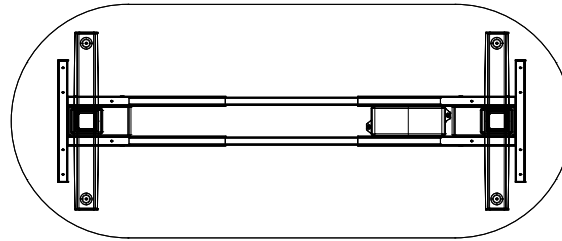

CUSTOM TOP SHAPES

ROUNDED CORNERS

OVAL

D TOP

WING

OCTAGON

JELLY BEAN

Looking for something a little more personalized? Custom height adjustable top shapes may be just what you are looking for! Our Unique ability to create custom furniture allows you to design custom shaped tops that are guaranteed to satisfy those looking something a little more unconventional.