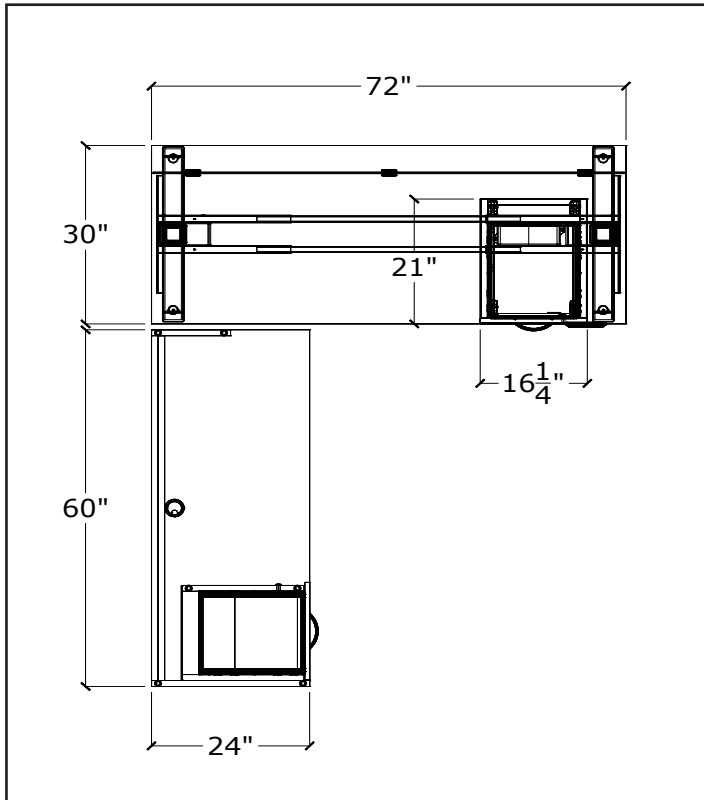

CORPORATE

HOME

EXECUTIVE

CUSTOM

HA #001

ITEM	QTY	Code	DESCRIPTION	LIST	EXT LIST
A	1	IHA7230TD/2	HEIGHT ADJUSTABLE DESK - 72"W X 30"D X 22.8-48.8"H	\$1,650	\$1,650
B	1	AP7212	ACRYLIC PANEL - 72"W X 12"H	\$685	\$685
C	1	UN6024ER/FFF/LH/MP16	RETURN - 60"W X 24"D X 29"H	\$1,144	\$1,144
D	1	IBBFM/21	MOBILE PED - 16"W X 21"D X 28"H	\$764	\$764
				TOTAL	\$4,243

HA #002

ITEM	QTY	Code	DESCRIPTION	LIST	EXT LIST
A	1	SIHA5424TD/2	HEIGHT ADJUSTABLE DESK - 54"W X 24"D X 22.8-48.8"H	\$1,605	\$1,605
B	1	HA#001	CUSTOM MOBILE STORAGE - 36"W X 20"D X 29"H	\$1,174	\$1,174
				TOTAL	\$2,779

HA #003

ITEM	QTY	Code	DESCRIPTION	LIST	EXT LIST
A	1	HA#002	CUSTOM DESK SHELL - 72"W X 30"D X 29"H	\$1,085	\$1,085
B	1	IHA7230TD/2	HEIGHT ADJUSTABLE DESK - 72"W X 30"D X 22.8-48.8"H	\$1,650	\$1,650
C	1	UN7224TD/FMP	CREDENZA - 72"W X 24"D X 29"H	\$1,063	\$1,063
D	1	SIBBFF/19	NO TOP PED - 16"W X 19"D X 28"H	\$755	\$755
E	1	UN2448CWCH/GC	BRIDGE - 48"W X 24"D X 29"H	\$536	\$536
F	1	AP72/18	ACRYLIC PANEL - 72"W X 18"H	\$770	\$770
G	1	SIFFF/19	NO TOP PED - 16"W X 19"D X 28"H	\$755	\$755
				TOTAL	\$6,614

HA #004

ITEM	QTY	Code	DESCRIPTION	LIST	EXT LIST
A	1	IHA7230TD/2	HEIGHT ADJUSTABLE DESK - 72"W X 30"D X 22.8-48.8"H	\$1,650	\$1,650
B	1	SUN48BC36SB/15D	BOOKCASE - 36"W X 15"D X 48"H	\$618	\$618
C	1	HA#003	CUSTOM MOBILE STORAGE - 16"W X 30"D X 32"H	\$1,485	\$1,485
D	1	HA#004	CUSTOM DRAFTING TOP - 72"W X 30"D X 14"H	\$1,085	\$1,085
				TOTAL	\$4,838