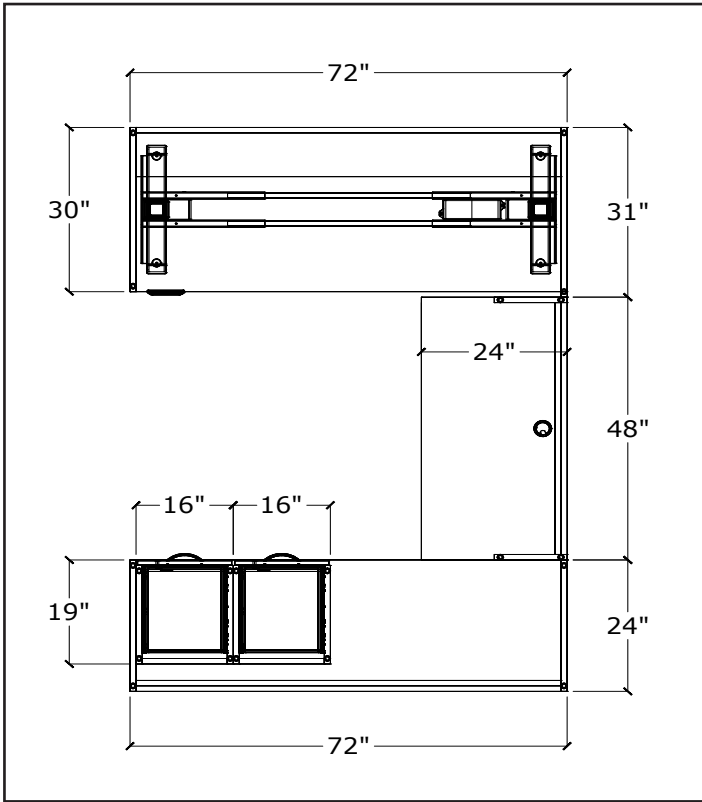

CORPORATE

HOME

EXECUTIVE

CUSTOM

HA #001

ITEM	QTY	Code	DESCRIPTION	LIST	EXT LIST
A	1	IHA7230TD/2	HEIGHT ADJUSTABLE DESK - 72"W X 30"D X 22.8-48.8"H	\$1,650	\$1,650
B	1	AP7212	ACRYLIC PANEL - 72"W X 12"H	\$685	\$685
C	1	UN6024ER/FFF/LH/MP16	RETURN - 60"W X 24"D X 29"H	\$1,144	\$1,144
D	1	IBBFM/21	MOBILE PED - 16"W X 21"D X 28"H	\$764	\$764
				TOTAL	\$4,243

HA #002

ITEM	QTY	Code	DESCRIPTION	LIST	EXT LIST
A	1	SIHA5424TD/2	HEIGHT ADJUSTABLE DESK - 54"W X 24"D X 22.8-48.8"H	\$1,605	\$1,605
B	1	HA#001	CUSTOM MOBILE STORAGE - 36"W X 20"D X 29"H	\$1,174	\$1,174
				TOTAL	\$2,779

HA #003

ITEM	QTY	Code	DESCRIPTION	LIST	EXT LIST
A	1	HA#002	CUSTOM DESK SHELL - 72"W X 30"D X 29"H	\$1,085	\$1,085
B	1	IHA7230TD/2	HEIGHT ADJUSTABLE DESK - 72"W X 30"D X 22.8-48.8"H	\$1,650	\$1,650
C	1	UN7224TD/FMP	CREDENZA - 72"W X 24"D X 29"H	\$1,063	\$1,063
D	1	SIBBFF/19	NO TOP PED - 16"W X 19"D X 28"H	\$755	\$755
E	1	UN2448CWCH/GC	BRIDGE - 48"W X 24"D X 29"H	\$536	\$536
F	1	AP72/18	ACRYLIC PANEL - 72"W X 18"H	\$770	\$770
G	1	SIFFF/19	NO TOP PED - 16"W X 19"D X 28"H	\$755	\$755
				TOTAL	\$6,614

HA #004

ITEM	QTY	Code	DESCRIPTION	LIST	EXT LIST
A	1	IHA7230TD/2	HEIGHT ADJUSTABLE DESK - 72"W X 30"D X 22.8-48.8"H	\$1,650	\$1,650
B	1	SUN48BC36SB/15D	BOOKCASE - 36"W X 15"D X 48"H	\$618	\$618
C	1	HA#003	CUSTOM MOBILE STORAGE - 16"W X 30"D X 32"H	\$1,485	\$1,485
D	1	HA#004	CUSTOM DRAFTING TOP - 72"W X 30"D X 14"H	\$1,085	\$1,085
				TOTAL	\$4,838