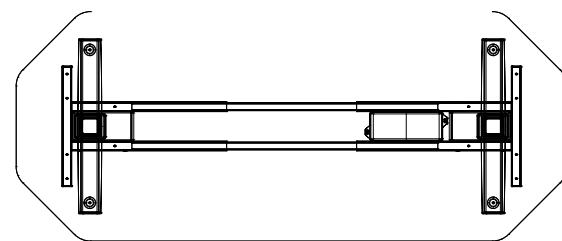

CUSTOM TOP SHAPES

ROUNDED CORNERS

OVAL

D TOP

WING

OCTAGON

JELLY BEAN

Looking for something a little more personalized? Custom height adjustable top shapes may be just what you are looking for! Our Unique ability to create custom furniture allows you to design custom shaped tops that are guaranteed to satisfy those looking something a little more unconventional.

HEIGHT ADJUSTABLE PRICING

24" Deep

	<u>1" LIST</u>	<u>1.5" LIST</u>
IHA4824TD/2	\$1595	\$1795
IHA6024TD/2	\$1605	\$1805
IHA6624TD/2	\$1625	\$1825
IHA7224TD/2	\$1635	\$1835
IHA7824TD/2	\$1650	\$1850

30" Deep