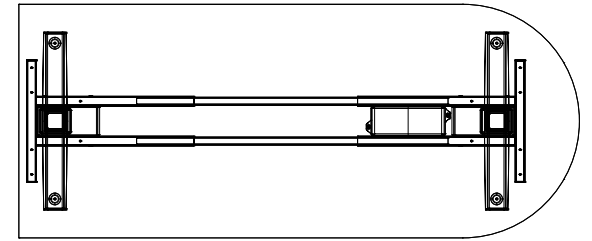

CUSTOM TOP SHAPES

ROUNDED CORNERS

OVAL

D TOP

WING

OCTAGON

JELLY BEAN

Looking for something a little more personalized? Custom height adjustable top shapes may be just what you are looking for! Our Unique ability to create custom furniture allows you to design custom shaped tops that are guaranteed to satisfy those looking something a little more unconventional.

HEIGHT ADJUSTABLE PRICING

24" Deep

	<u>1" LIST</u>	<u>1.5" LIST</u>
IHA4824TD/2	\$1595	\$1795
IHA6024TD/2	\$1605	\$1805
IHA6624TD/2	\$1625	\$1825
IHA7224TD/2	\$1635	\$1835
IHA7824TD/2	\$1650	\$1850

30" Deep