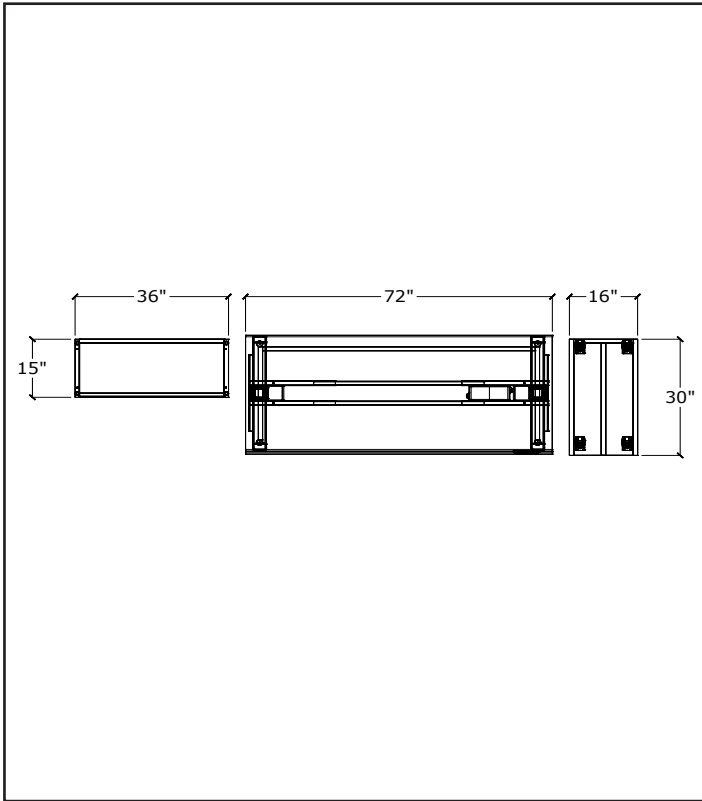

HA #002

ITEM	QTY	Code	DESCRIPTION	LIST	EXT LIST
A	1	SIHA5424TD/2	HEIGHT ADJUSTABLE DESK - 54"W X 24"D X 22.8-48.8"H	\$1,605	\$1,605
B	1	HA#001	CUSTOM MOBILE STORAGE - 36"W X 20"D X 29"H	\$1,174	\$1,174
				TOTAL	\$2,779

HA #003

ITEM	QTY	Code	DESCRIPTION	LIST	EXT LIST
A	1	HA#002	CUSTOM DESK SHELL - 72"W X 30"D X 29"H	\$1,085	\$1,085
B	1	IHA7230TD/2	HEIGHT ADJUSTABLE DESK - 72"W X 30"D X 22.8-48.8"H	\$1,650	\$1,650
C	1	UN7224TD/FMP	CREDENZA - 72"W X 24"D X 29"H	\$1,063	\$1,063
D	1	SIBBFF/19	NO TOP PED - 16"W X 19"D X 28"H	\$755	\$755
E	1	UN2448CWCH/GC	BRIDGE - 48"W X 24"D X 29"H	\$536	\$536
F	1	AP72/18	ACRYLIC PANEL - 72"W X 18"H	\$770	\$770
G	1	SIFFF/19	NO TOP PED - 16"W X 19"D X 28"H	\$755	\$755
				TOTAL	\$6,614