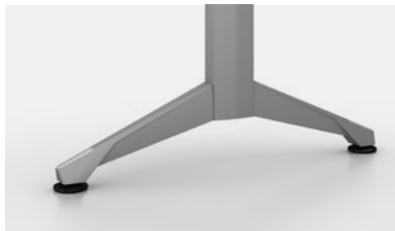

Optional Foot Trim